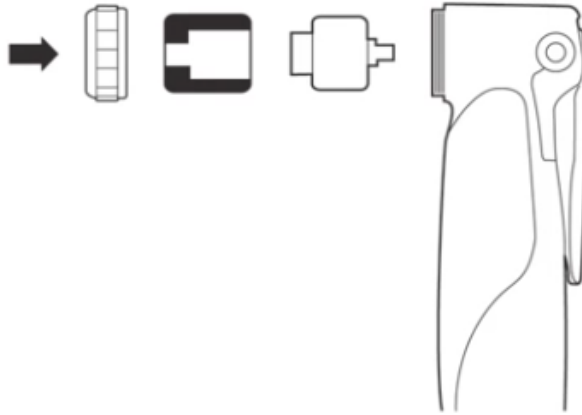

## Bike Pump reversible

To change from presta to schrader (and vice versa) reverse BOTH internal pieces

Presta

Dunlop

Schrader